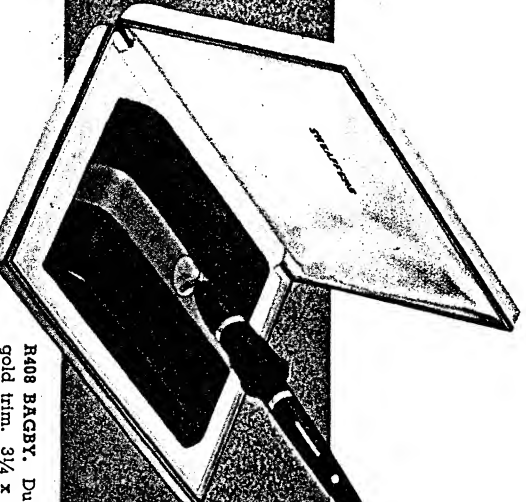

R348 BAESB. Black Carrara. 3 3/4 x 6 1/2 inches. Monogram plate. With LIFETIME Pen $15.00.

R425 BAGDW. Natural Bronze with Sterling trim. 4" x 6 1/2". With Number 5 Pen $15.00.

R368 BAEWE. Brown Onyx. 4 7/8" x 5 3/4". Gold name plate. With LIFETIME Pen $15.00.

R408 BAGBY. Duo Bronze with gold trim. 3 1/4 x 5 inches. Furnished with special gift case. With LIFETIME Pen $15.00.